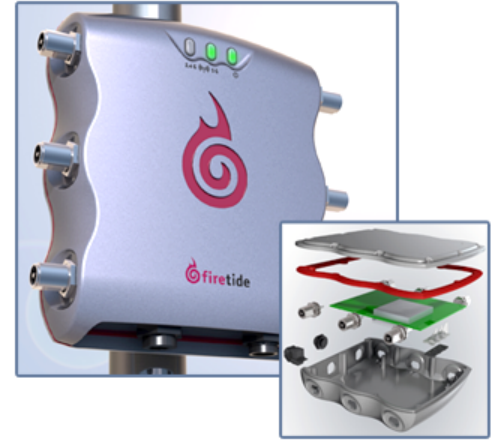

FIRETIDE outdoor